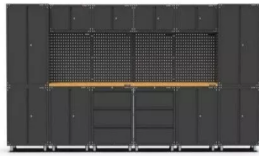

# Steelmates Garage Storage System

Model	GS-D7	GS-D9C	GS-D8	GS-D9
storage system length	1355mm	2030mm	2030mm	2030mm
storage system depth	480mm	480mm	480mm	480mm
storage system height	2319mm	1870mm	2319mm	2319mm
worksurface length	1365mm	1330mm	1365	2005mm
worksurface width	455mm	450mm	455mm	455mm
worksurface height	30mm	30mm	30mm	30mm
Bench top material	rubber wood	rubber wood	rubber wood	rubber wood
Warranty	3 Years	3 Years	3 Years	3 Years
Colour	Black	Black	Black	Black

Model	GS-D9B	GS-D12B	GS-D11B	GS-D9A
storage system length	2710mm	2710mm	2704mm	2710mm
storage system width	480mm	480mm	480mm	480mm
storage system height	2319mm	1870mm	1870mm	1870mm
worksurface length	1365	2005mm	1365mm	1330mm
worksurface width	455mm	455mm	455mm	450mm
worksurface height	30mm	30mm	30mm	30mm
Bench top material	rubber wood	rubber wood	rubber wood	rubber wood
Warranty	3 Years	3 Years	3 Years	3 Years
Colour	Black	Black	Black	Black

Model	GS-D10A	GS-D12	GS-D11C	GS-D13
storage system length	2704mm	3380mm	3380mm	3380mm
storage system depth	480mm	480mm	480mm	480mm
storage system height	2319mm	1870mm	1870mm	1870mm
worksurface length	1330mm	2005mm	2005mm	2005mm
worksurface width	480mm	455mm	455mm	455mm
worksurface height	30mm	30mm	30mm	30mm
Bench top material	rubber wood	rubber wood	rubber wood	rubber wood
Warranty	3 Years	3 Years	3 Years	3 Years
Colour	Black	Black	Black	Black

More models on the next page

Model	GS-D10	GS-D12C	GS-D14	GS-D16
storage system length	3380mm	3380mm	3380mm	4056mm
storage system width	480mm	480mm	480mm	480mm
storage system height	2319mm	1870mm	1870mm	1870mm
worksurface length	2005mm	2005mm	2005mm	1365mm
worksurface width	455mm	455mm	455mm	455mm
worksurface height	30mm	30mm	30mm	30mm
Bench top material	rubber wood	rubber wood	rubber wood	rubber wood
Warranty	3 Years	3 Years	3 Years	5 Years
Colour	Black	Black	Black	Black